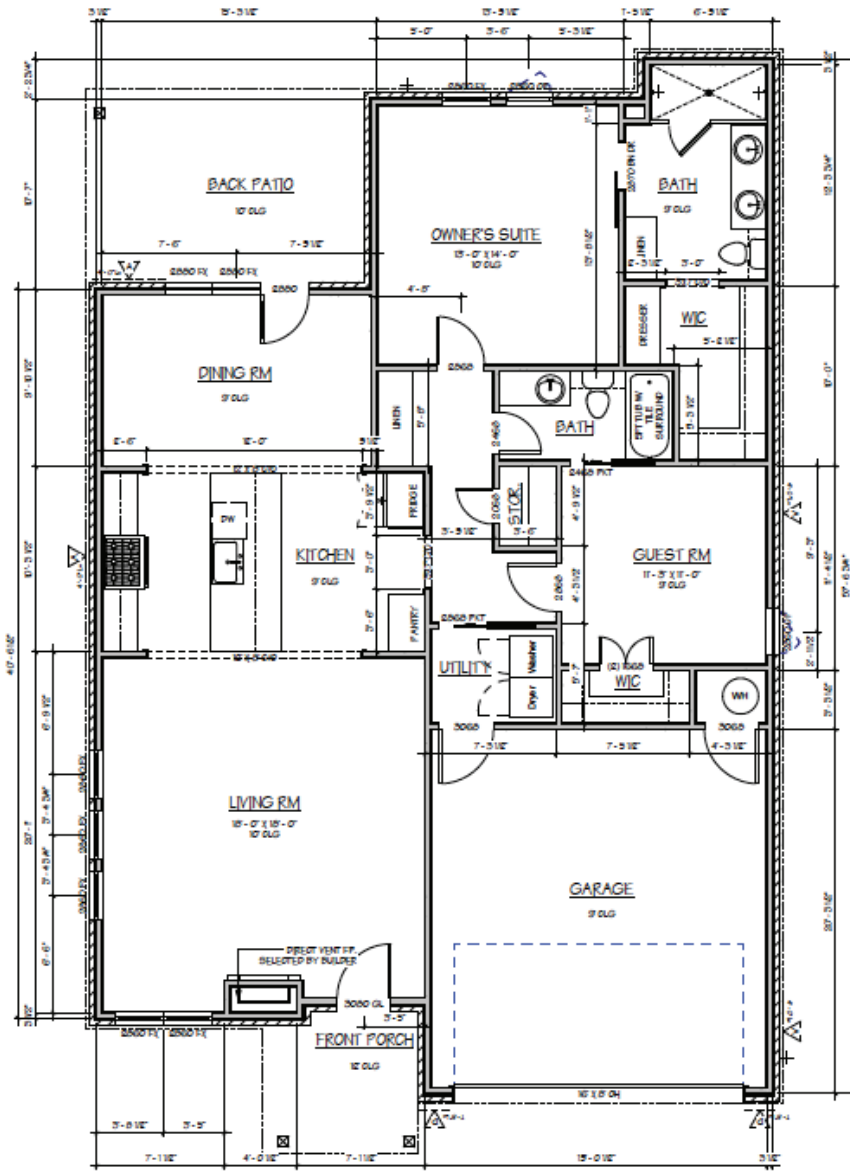

4511 22ND PLACE

1500 SF | 2 BEDROOM, 2 BATH, 2 CAR GARAGE

1 FLOOR PLAN
1/4" = 1'-0"