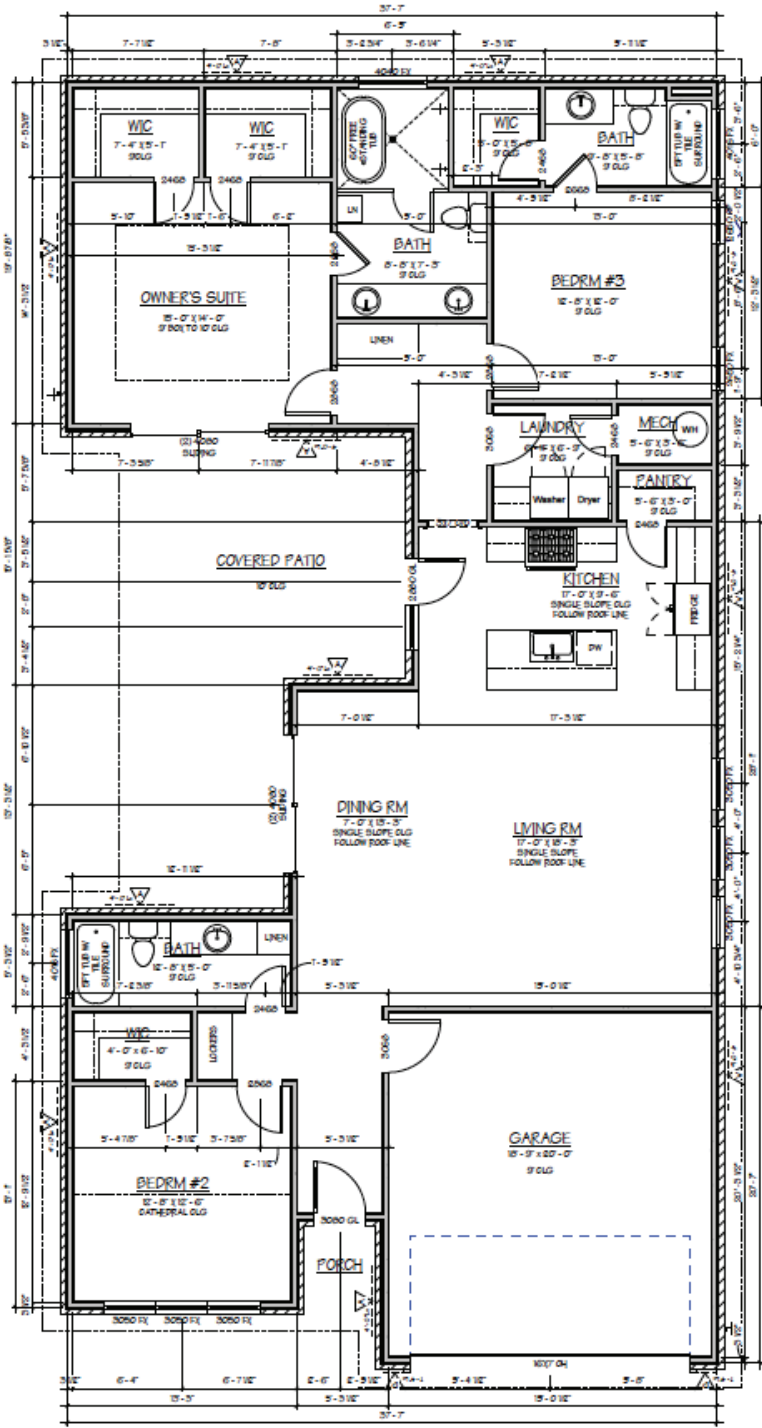

4519 22ND PLACE

1931 SF | 3 BEDROOM, 3 BATH, 2 CAR GARAGE

2 FLOOR PLAN
1/4" = 1/4"