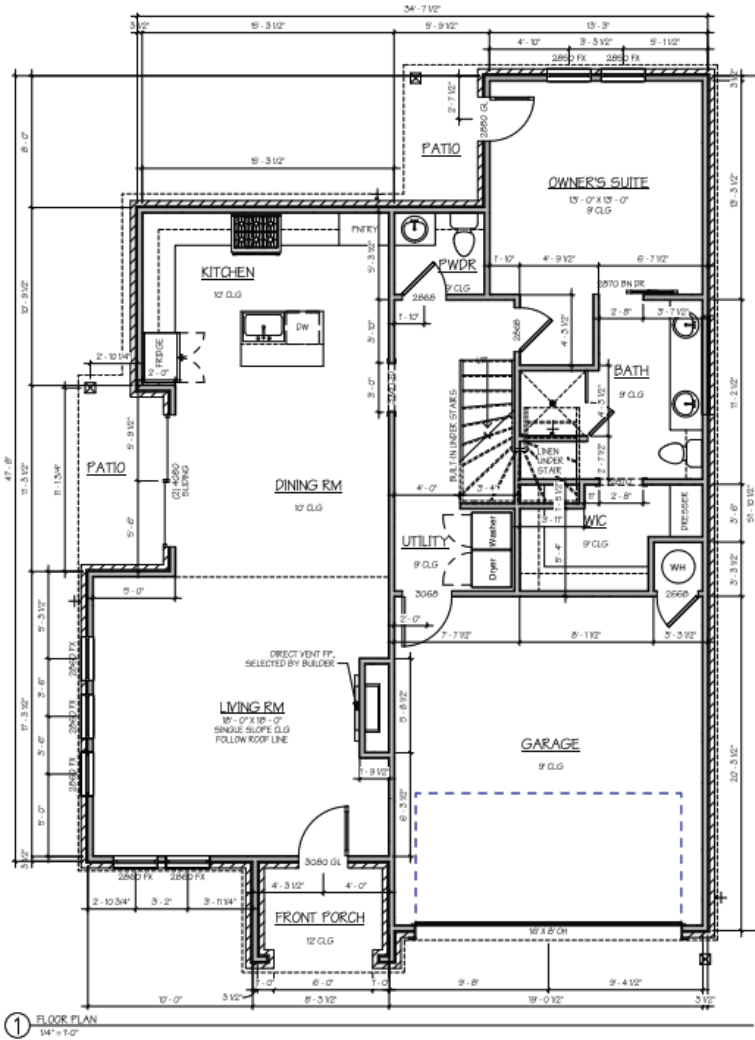

# 4509 22ND PLACE

1951 SF | 3 BEDROOM, 3 BATH, 2 CAR GARAGE

**TH** TOLEDO HEIGHTS  
LUBBOCK