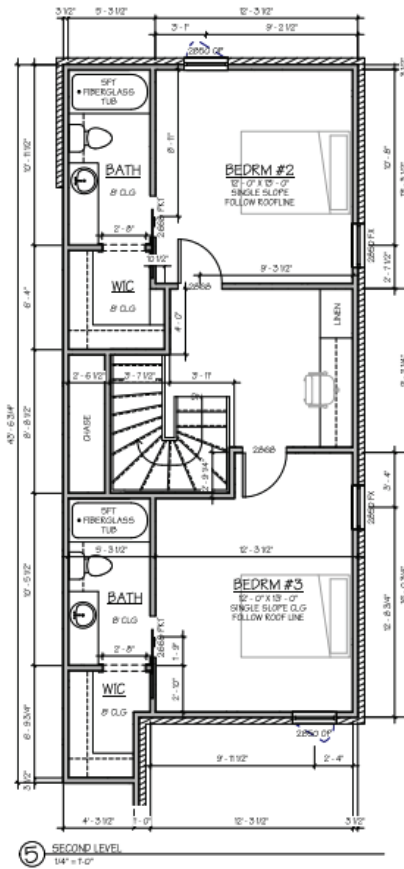

# 4509 22ND PLACE

1951 SF | 3 BEDROOM, 3 BATH, 2 CAR GARAGE

**TH** TOLEDO HEIGHTS  
LUBBOCK