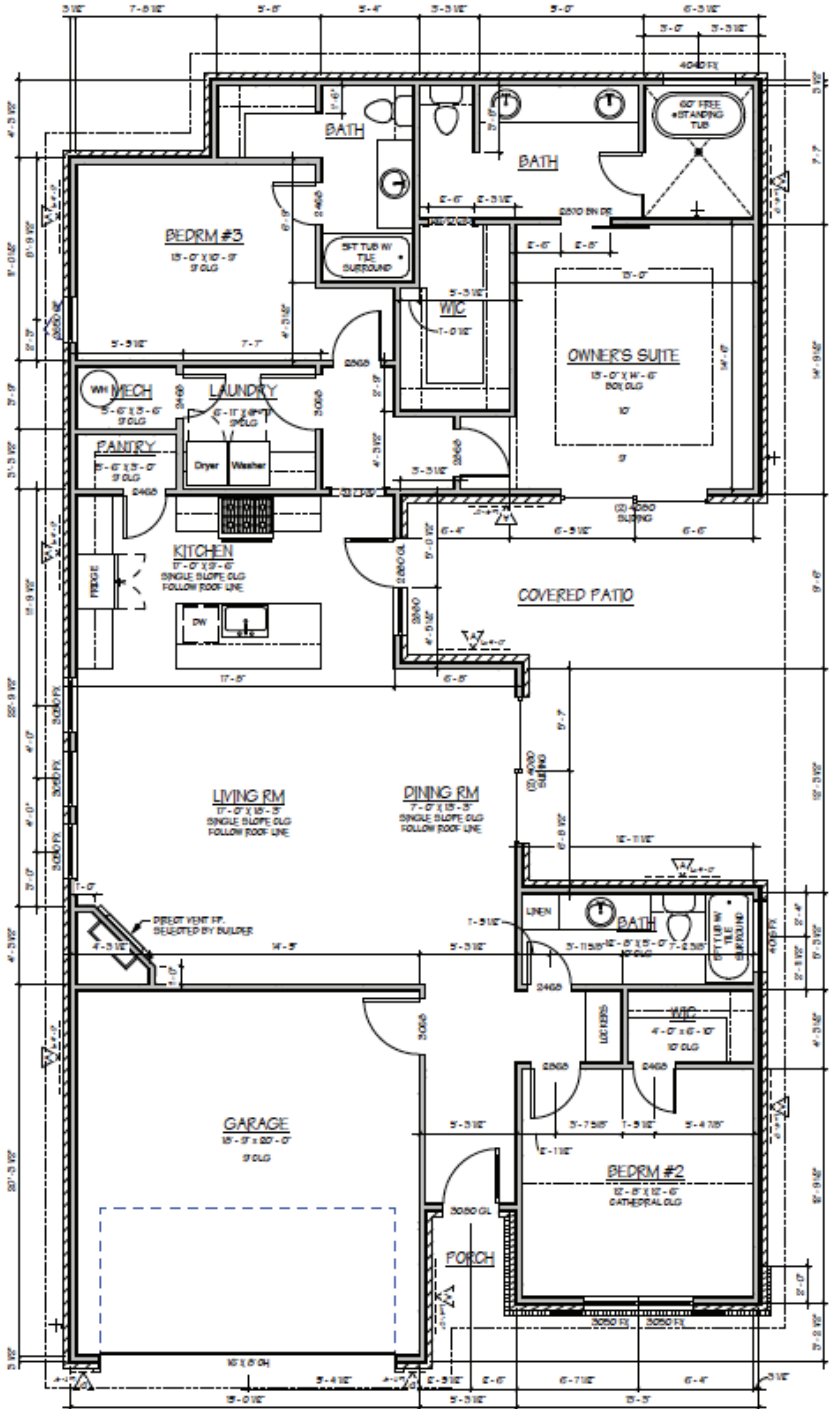

4517 22ND PLACE

1931 SF | 3 BEDROOM, 3 BATH, 2 CAR GARAGE

2 FLOOR PLAN
1/4" = 1'-0"