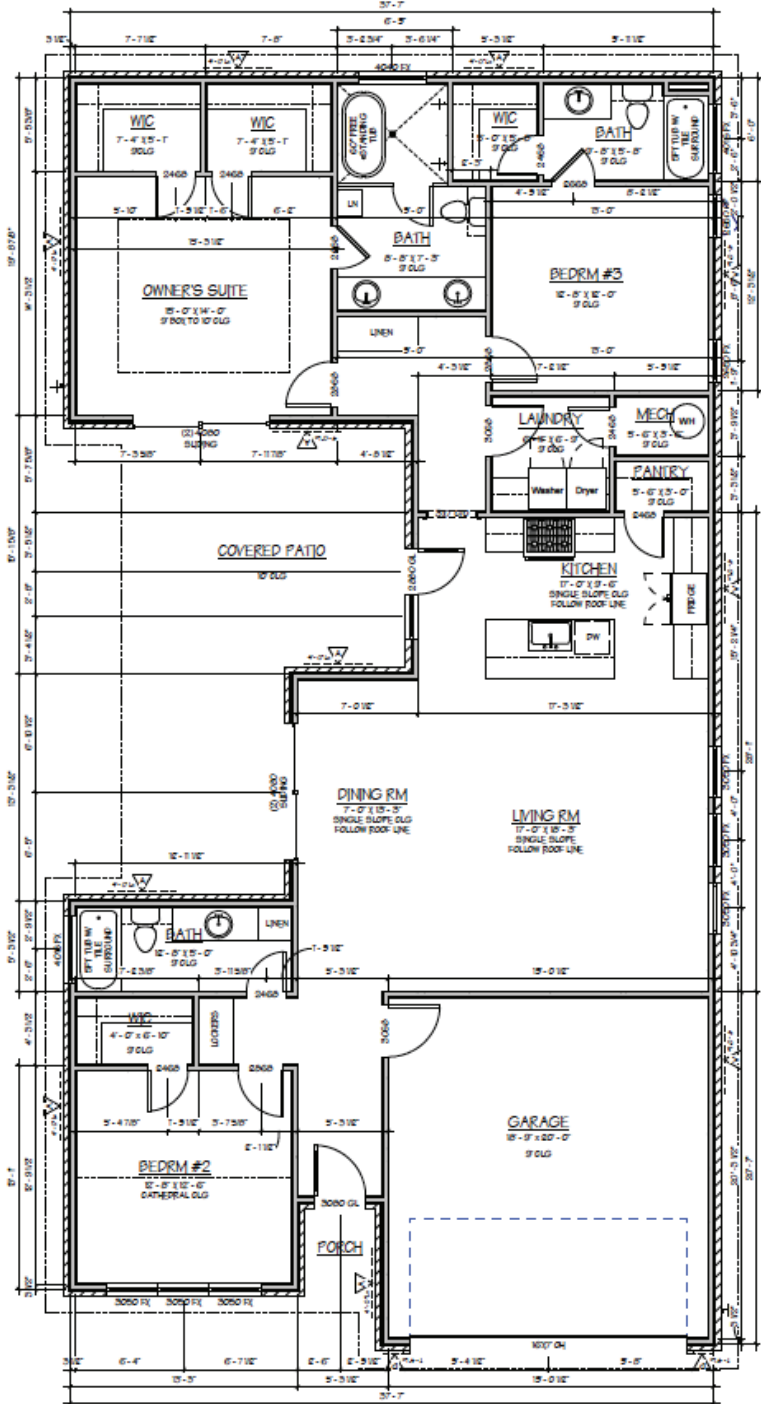

4521 22ND PLACE

1931 SF | 3 BEDROOM, 3 BATH, 2 CAR GARAGE

2 FLOOR PLAN
1/4" = 1'-0"